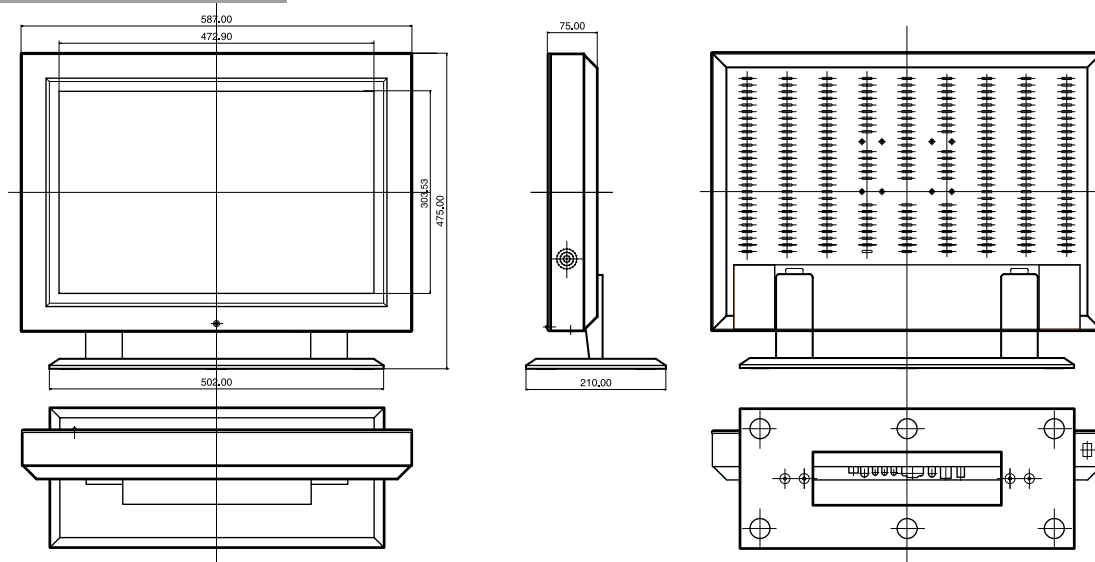

Luce,™ a product of

In-Formation Display Technologies, LLC.

Telephone: 954.421.5330 Facsimile: 954.421.0133

See the world's first full family (10.4 – 50 in.)

of flat-panel TV's at www.lucetv.com

LCTV 2201A

Technical specifications

All dimensions given in mm

Model	LCTV-2201A
Screen Size	22"
Resolution	WUXGA (1600x1200)
Contrast Ratio	300 : 1
Brightness	400 cd/m²
Viewing Angle	R 70°, L 70°, U 75°, D 75°
Frequency Support	H 48.36-60.03 kHz V 60.00-75.00 Hz
Sound	integrated 2.5wpc stereo side firing speakers
Case Colors	brushed aluminum
Plug & Play	yes
Power Use	15-240V, 50/60hz
Operation Environment	temperature 10-40°C, recommended humidity 15-85% RH
RF Tuner Input	choice of 181 channel built-in NTSC, PAL (M, N, BG, I) or SECAM tuner with picture in picture
Video Input	S-Video, composite, D-15
Audio In / Out	3.5 mm stereo in (video), 3.5 mm stereo in (PC) / 1 variable stereo mini (3.5 mm) out
Certification	CE Mark, TUV, FCC approved
Dimensions (WHD)	23 x 18.70 x 2.75 in.
Surface	hard coating (3H) plus plexiglass protective face
Unit Weight	38 lbs
Menu	Input select / PC graphics / TV / CATV / Composite video / S-Video Favorite channel memory / Screen control / Brightness / Contrast / Color / Hue / HV position Volume adjust / System setting / PIP / Color temperature / Aspect ratio / Gamma correction
Included Accessories	aluminum table base, IR remote control, VGA cable, S-Video cable, stereo mini cable, driver floppy disc, manual, AAA batteries
Optional Accessories	100mm or 75mm VESA flat wall mount, articulated wall or desk mount, compact swivel wall mount