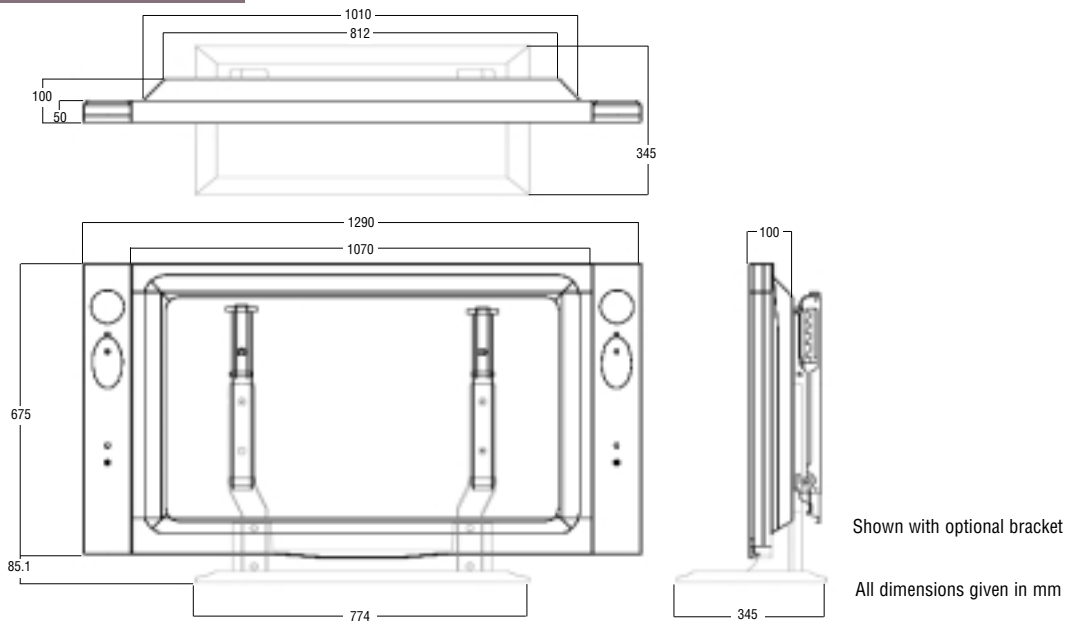

PDTV 4203A

Technical specifications

Model	PDTV-4203A
Screen Size	42"
Resolution	853 x 480 native (1280 x 1024 / 480p, 720p, 1080i)
Contrast Ratio	550 : 1
Brightness	500 cd/m²
Viewing Angle	R 90°, L 90°, U 90°, D 90°
Frequency Support	H 15-48 kHz, V 47-72 kHz
Sound	6 x 7 watts per channel integrated surround-sound amplifier (speakers optional)
Case Colors	aluminum
Plug & Play	yes
Power Use	110-240V, 50/60hz
Operation Environment	temperature 10-40°C, recommended humidity 15-85% RH, 7500 altitude
TV Tuner	with 2 tuners, picture in picture, split screen, freeze, zoom
RF Tuner Input	choice of NTSC, PAL (M, N, BG, I) or SECAM tuners
Video Input	component, S Video, composite, D-15, RS-232
Audio In / Out	RCA stereo in (video 1), RCA stereo in (PC) / 1 RCA stereo out, 6 x 7 wpc hi-level speaker terminal
Certification	CE Mark, TUV, FCC approved
Dimensions (WHD)	42.13" x 26" x 3.92"
Surface	optical glass filter with anit-glare etched surface
Unit Weight	75 lbs
Menu	Input select / PC graphics / TV / CATV / Composite video / S-Video / Favorite channel memory Screen control / Brightness / Contrast / Color / Hue / HV position / Volume adjust System setting / PIP / Split screen / Aspect ratio / Audio adjustment, color temperature
Included Accessories	IR remote control, VGA cable, power cable, manual